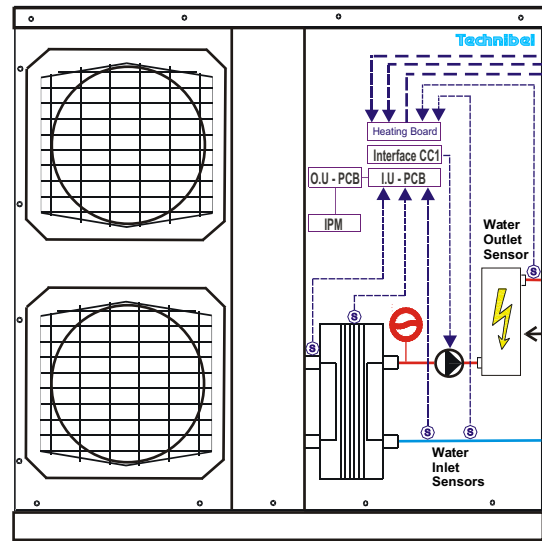

NOTE :

For easy understanding, all isolation valves are not indicated on this drawing.

See accessories table.

Outdoor Sensor
(supplied with
PHRIA)

Control box with ambient
temperature sensor
(supplied with PHRIA)
Note : No control on
ambient temperature

PHRIA

In Line
Strainer
(supplied
with PHRIA)

Communication line

Eco

Eco

Eco

Eco

35 L
or
70 L
Buffer Tank
(if water
volume
needed)